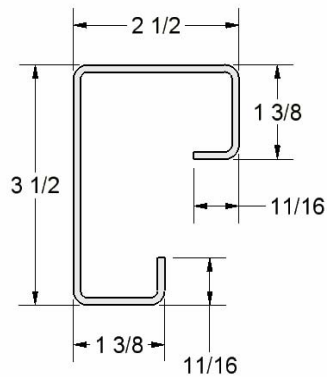

**PART 5047**  
**1 3/4" RA. CORNER POST**  
**12GA.**

**PART 5056**  
**1 3/4" RA. CORNER POST**  
**12GA.**

**OTHER SIZES & MATERIALS ARE AVAILABLE ON REQUEST**

**PART 5178  
OVERHEAD DOOR POST  
12 GA.**

**PART 5067  
1 3/4" RA. ROOF COVE  
14 GA.**

**OTHER SIZES & MATERIALS ARE AVAILABLE ON REQUEST**

**PART 5238**  
**5" RA. CORNER POST**  
**12 GA.**

**PART 5237**  
**5" RA. CORNER POST**  
**12 GA.**

**OTHER SIZES & MATERIALS ARE AVAILABLE ON REQUEST**

**PART 5240**  
**5" RA. ROOF COVE**  
**12 GA.**

**PART 5218**  
**5" RA. ROOF COVE**  
**16 GA.**

**OTHER SIZES & MATERIALS ARE AVAILABLE ON REQUEST**

**PART 5314  
CORNER POST  
12 GA.**

**PART 5315  
CORNER POST  
12 GA.**