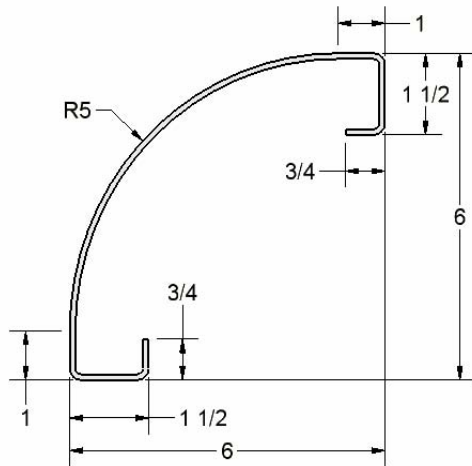

**PART 5047**  
**1 3/4" RA. CORNER POST**  
**12GA.**

**PART 5056**  
**1 3/4" RA. CORNER POST**  
**12GA.**

**OTHER SIZES & MATERIALS ARE AVAILABLE ON REQUEST**

**PART 5178  
OVERHEAD DOOR POST  
12 GA.**

**PART 5067  
1 3/4" RA. ROOF COVE  
14 GA.**

**OTHER SIZES & MATERIALS ARE AVAILABLE ON REQUEST**

**PART 5238**  
**5" RA. CORNER POST**  
**12 GA.**

**PART 5237**  
**5" RA. CORNER POST**  
**12 GA.**

**OTHER SIZES & MATERIALS ARE AVAILABLE ON REQUEST**

**PART 5240**  
**5" RA. ROOF COVE**  
**12 GA.**

**PART 5218**  
**5" RA. ROOF COVE**  
**16 GA.**

**OTHER SIZES & MATERIALS ARE AVAILABLE ON REQUEST**

**PART 5314  
CORNER POST  
12 GA.**

**PART 5315  
CORNER POST  
12 GA.**