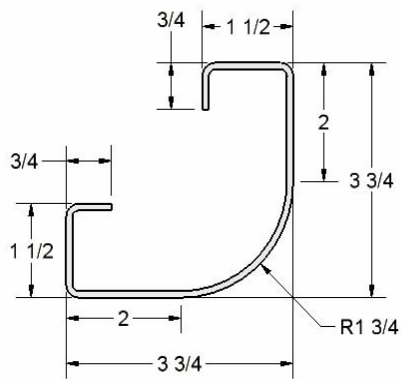

**PART 5047**  
**1 3/4" RA. CORNER POST**  
**12GA.**

**PART 5056**  
**1 3/4" RA. CORNER POST**  
**12GA.**

**OTHER SIZES & MATERIALS ARE AVAILABLE ON REQUEST**

**PART 5178  
OVERHEAD DOOR POST  
12 GA.**

**PART 5067  
1 3/4" RA. ROOF COVE  
14 GA.**

**OTHER SIZES & MATERIALS ARE AVAILABLE ON REQUEST**

**PART 5238**  
**5" RA. CORNER POST**  
**12 GA.**

**PART 5237**  
**5" RA. CORNER POST**  
**12 GA.**

**OTHER SIZES & MATERIALS ARE AVAILABLE ON REQUEST**

**PART 5240**  
**5" RA. ROOF COVE**  
**12 GA.**

**PART 5218**  
**5" RA. ROOF COVE**  
**16 GA.**

**OTHER SIZES & MATERIALS ARE AVAILABLE ON REQUEST**

**PART 5314  
CORNER POST  
12 GA.**

**PART 5315  
CORNER POST  
12 GA.**