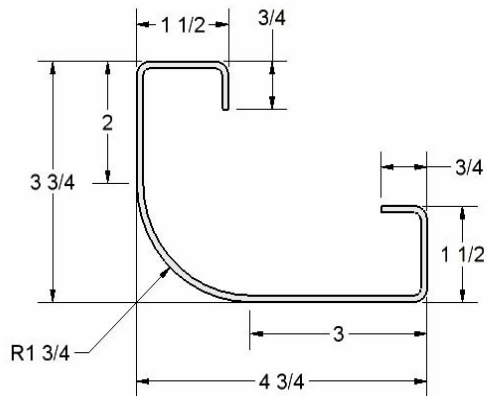

**PART 5047**  
**1 3/4" RA. CORNER POST**  
**12GA.**

**PART 5056**  
**1 3/4" RA. CORNER POST**  
**12GA.**

**OTHER SIZES & MATERIALS ARE AVAILABLE ON REQUEST**

**PART 5178  
OVERHEAD DOOR POST  
12 GA.**

**PART 5067  
1 3/4" RA. ROOF COVE  
14 GA.**

**OTHER SIZES & MATERIALS ARE AVAILABLE ON REQUEST**

**PART 5238**  
**5" RA. CORNER POST**  
**12 GA.**

**PART 5237**  
**5" RA. CORNER POST**  
**12 GA.**

**OTHER SIZES & MATERIALS ARE AVAILABLE ON REQUEST**

**PART 5240**  
**5" RA. ROOF COVE**  
**12 GA.**

**PART 5218**  
**5" RA. ROOF COVE**  
**16 GA.**

**OTHER SIZES & MATERIALS ARE AVAILABLE ON REQUEST**

**PART 5314  
CORNER POST  
12 GA.**

**PART 5315  
CORNER POST  
12 GA.**