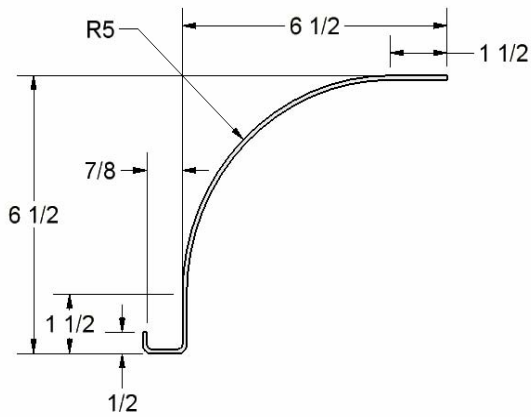

**PART 5047**  
**1 3/4" RA. CORNER POST**  
**12GA.**

**PART 5056**  
**1 3/4" RA. CORNER POST**  
**12GA.**

**OTHER SIZES & MATERIALS ARE AVAILABLE ON REQUEST**

**PART 5178  
OVERHEAD DOOR POST  
12 GA.**

**PART 5067  
1 3/4" RA. ROOF COVE  
14 GA.**

**OTHER SIZES & MATERIALS ARE AVAILABLE ON REQUEST**

**PART 5238**  
**5" RA. CORNER POST**  
**12 GA.**

**PART 5237**  
**5" RA. CORNER POST**  
**12 GA.**

**OTHER SIZES & MATERIALS ARE AVAILABLE ON REQUEST**

**PART 5240**  
**5" RA. ROOF COVE**  
**12 GA.**

**PART 5218**  
**5" RA. ROOF COVE**  
**16 GA.**

**OTHER SIZES & MATERIALS ARE AVAILABLE ON REQUEST**

**PART 5314  
CORNER POST  
12 GA.**

**PART 5315  
CORNER POST  
12 GA.**