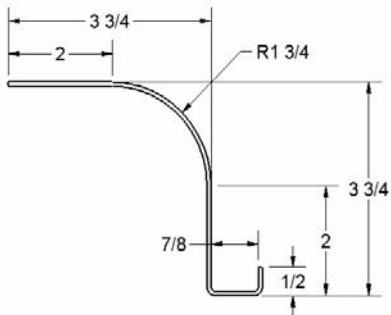

**PART 5047**  
**1 3/4" RA. CORNER POST**  
**12GA.**

**PART 5056**  
**1 3/4" RA. CORNER POST**  
**12GA.**

**OTHER SIZES & MATERIALS ARE AVAILABLE ON REQUEST**

**PART 5178  
OVERHEAD DOOR POST  
12 GA.**

**PART 5067  
1 3/4" RA. ROOF COVE  
14 GA.**

**OTHER SIZES & MATERIALS ARE AVAILABLE ON REQUEST**

**PART 5238**  
**5" RA. CORNER POST**  
**12 GA.**

**PART 5237**  
**5" RA. CORNER POST**  
**12 GA.**

**OTHER SIZES & MATERIALS ARE AVAILABLE ON REQUEST**

**PART 5240**  
**5" RA. ROOF COVE**  
**12 GA.**

**PART 5218**  
**5" RA. ROOF COVE**  
**16 GA.**

**OTHER SIZES & MATERIALS ARE AVAILABLE ON REQUEST**

**PART 5314  
CORNER POST  
12 GA.**

**PART 5315  
CORNER POST  
12 GA.**