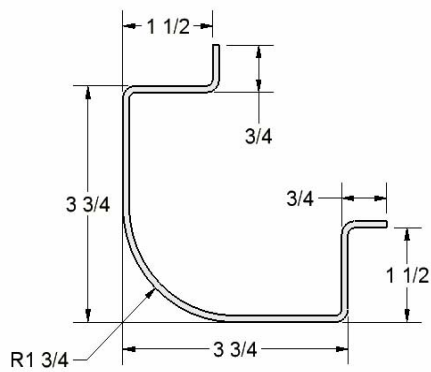

**PART 5047**  
**1 3/4" RA. CORNER POST**  
**12GA.**

**PART 5056**  
**1 3/4" RA. CORNER POST**  
**12GA.**

**OTHER SIZES & MATERIALS ARE AVAILABLE ON REQUEST**

**PART 5178  
OVERHEAD DOOR POST  
12 GA.**

**PART 5067  
1 3/4" RA. ROOF COVE  
14 GA.**

**OTHER SIZES & MATERIALS ARE AVAILABLE ON REQUEST**

**PART 5238**  
**5" RA. CORNER POST**  
**12 GA.**

**PART 5237**  
**5" RA. CORNER POST**  
**12 GA.**

**OTHER SIZES & MATERIALS ARE AVAILABLE ON REQUEST**

**PART 5240**  
**5" RA. ROOF COVE**  
**12 GA.**

**PART 5218**  
**5" RA. ROOF COVE**  
**16 GA.**

**OTHER SIZES & MATERIALS ARE AVAILABLE ON REQUEST**

**PART 5314  
CORNER POST  
12 GA.**

**PART 5315  
CORNER POST  
12 GA.**